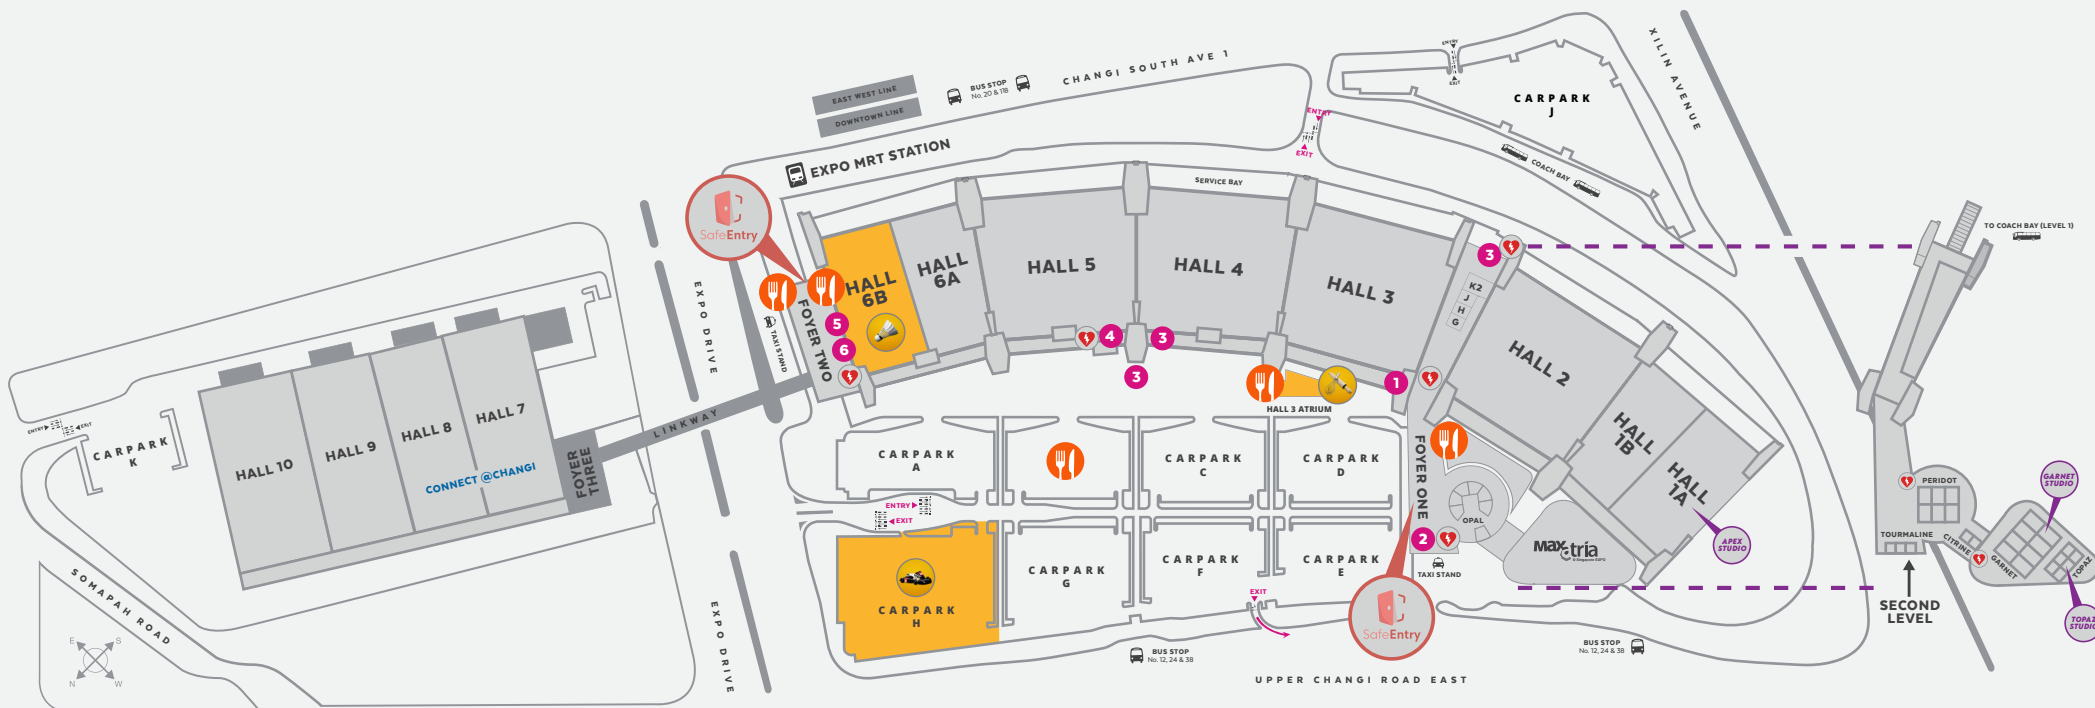

VISITOR INFO

SINGAPORE EXPO
CONVENTION AND EXHIBITION CENTRE

Maxtria
@ Singapore EXPO

- 1 Constellar Office
- 2 Concierge & Business Centre
- 3 Cashcard Top-up
- 4 Carpark Station
- 5 Nursing Room
- 6 OCBC ATM

ENTRANCE/EXIT FOR PUBLIC

AED

PLAY@EXPO

BADMINTON @ HALL 6B

FUN KARTING @ CARPARK H

PASTRY CLASSES @ HALL 3 ATRIUM

FEAST@EXPO

one77*

HALL 3 ATRIUM (FACING CARPARK D)

SUBWAY*

FOYER TWO

FOYER ONE (L2) & FOYER TWO

timbre+ EASTSIDE @ EXPO

CARPARK B (OUTSIDE HALL 5)

woobee

FOYER TWO